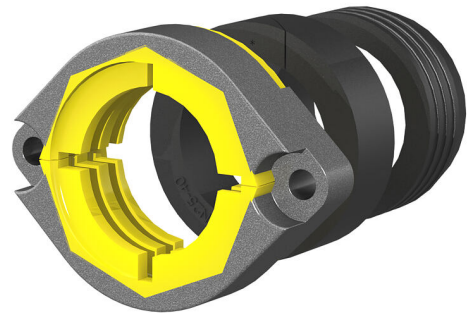

Gas assembly kit for Schuck HEK DN25

MSCH DN25

Article no.: 5060150678, GTIN: 4052487235976

For single and multi-utility building entries.

Picture may differ from selected product

FACTS

Scope of delivery:

- Flap DN25
- 1 piece of primary sealing element
- 1 piece of secondary sealing element
- 1 piece of 8-sided insert

Material:

- Glass fibre reinforced polyamide
- PE
- EPDM