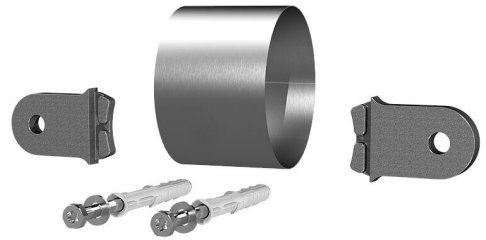

Support pipe set

For ESH PolySafe including twist protection flaps

ESH PolySafe SRS

Article no.: 1910010299, GTIN: 4052487165778

Picture may differ from selected product

FACTS

Scope of delivery:

- 1 piece compensation pipe
- 2 pieces twist protection flaps
- 2 pieces frame plugs SXR 10 x 80

Material:

- Pipe: Stainless steel V2A
- Flaps: Fibre-glass reinforced polyamide