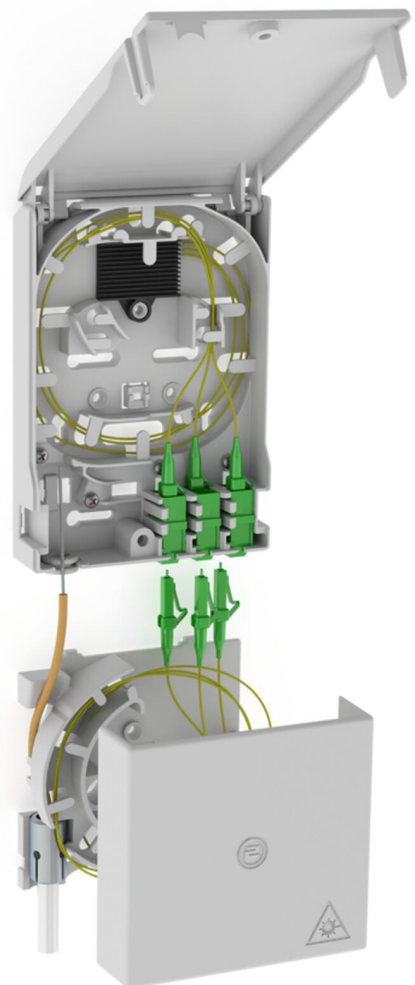

Fibre-optic termination point

With excess cable length box

2LINE G-BOX GF-AP Set5 + KUEB

Article no.: 3030354963, GTIN: 4052487227537

Accommodates up to 6 LC/APC pigtailed and 3 LC duplex couplings.

Picture may differ from selected product

FACTS

Advantages:

- Fast and simple connection without undesirable attenuations thanks to optimal fibre routing

Scope of delivery:

- Example: 2LINE G-BOX GF-AP Set6 + KUEB
- 1 piece of fibre-optic termination point with 12-slot splice holder
- 3 pieces of LC/APC pigtails
- 6 pieces of excess cable length box
- 1x excess cable length box
- Fastening and closure material

Dimensions:

- KÜB (HxWxD): 90x96x27mm
- Gf-AP (HxWxD): 135x96x27mm

Properties:

- Accommodates up to 3 LC duplex couplings and 6 LC pigtails
- For storing excess cable lengths

Material:

- PC/ABS-FR

FEATURES

Special feature: Gf-AP inkl. 5x LC/APC Pigtails + KÜB