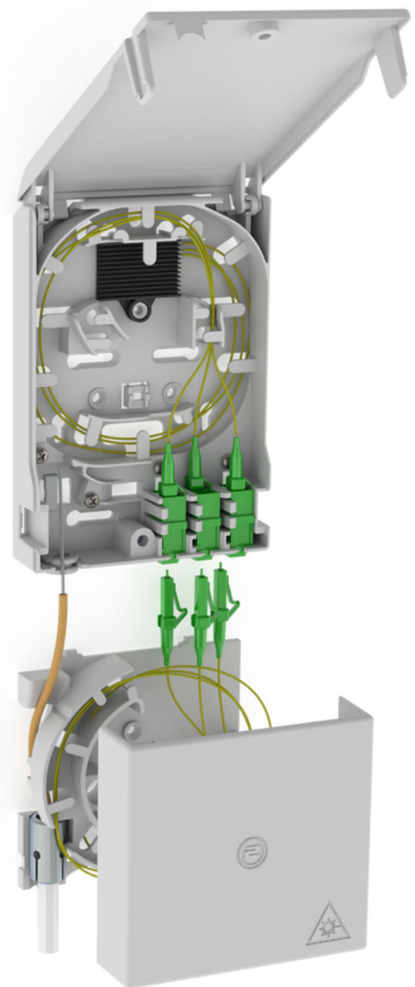

# Fibre-optic termination point

With excess cable length box

## 2LINE G-BOX GF-AP Set5

Article no.: 3030354973, GTIN: 4052487227452

Accommodates up to 6 LC/APC pigtailed and 3 LC duplex couplings.

Picture may differ from selected product

## Scope of delivery:

- Example: 2LINE G-BOX GF-AP Set6 + KUEB
- 1 piece of fibre-optic termination point with 12-slot splice holder
- 3 pieces of LC/APC pigtails
- 6 pieces of excess cable length box
- 1x excess cable length box
- Fastening and closure material