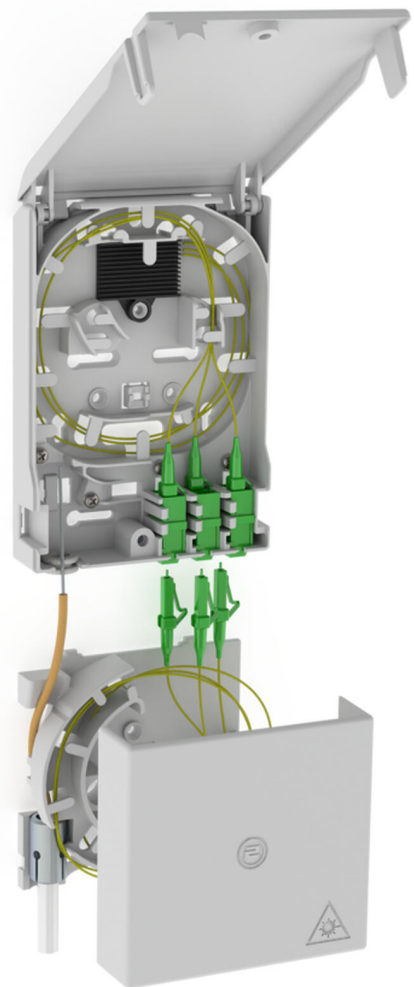

# Fibre-optic termination point

With excess cable length box

## 2LINE G-BOX GF-AP Set2 + KUEB

Article no.: 3030354955, GTIN: 4052487227506

Accommodates up to 6 LC/APC pigtailed and 3 LC duplex couplings.

Picture may differ from selected product

## Scope of delivery:

- Example: 2LINE G-BOX GF-AP Set6 + KUEB
- 1 piece of fibre-optic termination point with 12-slot splice holder
- 3 pieces of LC/APC pigtails
- 6 pieces of excess cable length box
- 1x excess cable length box
- Fastening and closure material