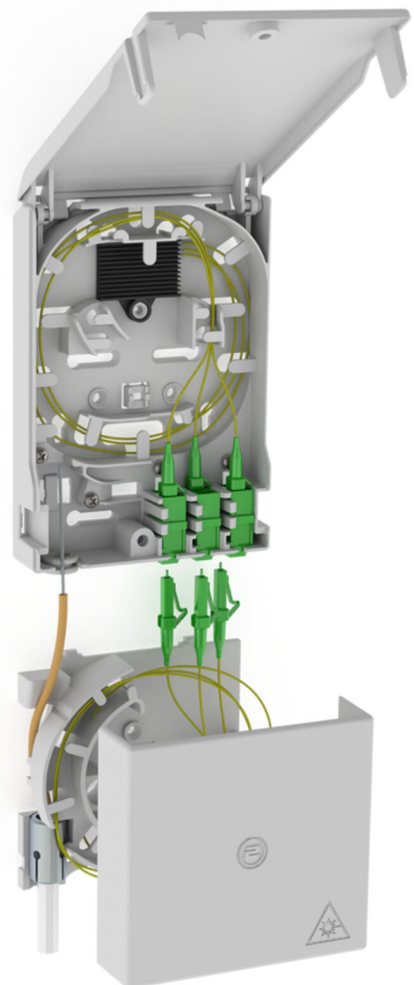

Fibre-optic termination point

With excess cable length box

2LINE G-BOX GF-AP Set5 + KUEB

Article no.: 3030354963, GTIN: 4052487227537

Accommodates up to 6 LC/APC pigtailed and 3 LC duplex couplings.

Picture may differ from selected product

FACTS

Advantages:

- Fast and simple connection without undesirable attenuations thanks to optimal fibre routing

Scope of delivery:

- Example: 2LINE G-BOX GF-AP Set6 + KUEB
- 1 piece of fibre-optic termination point with 12-slot splice holder
- 3 pieces of LC/APC pigtails
- 6 pieces of excess cable length box
- 1x excess cable length box
- Fastening and closure material

Dimensions:

- KÜB (HxWxD): 90x96x27mm
- Gf-AP (HxWxD): 135x96x27mm

Properties:

- Accommodates up to 3 LC duplex couplings and 6 LC pigtails
- For storing excess cable lengths

Material:

- PC/ABS-FR

FEATURES

Special feature: Gf-AP inkl. 5x LC/APC Pigtails + KÜB